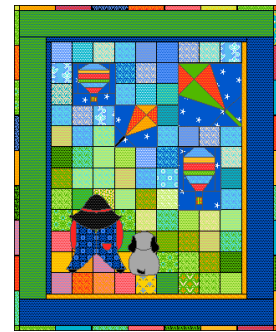

1203 - Up in the Skies

Wall hanging 25" x 31"
Foundation Paper Piecing
& fusible appliqué - nkr 60,--