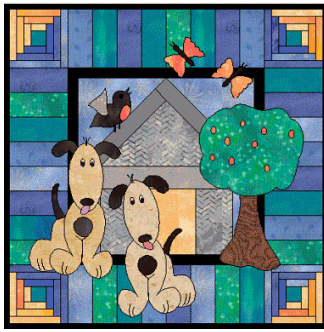

1213 – Two Pals

Wall hanging 16,5" x 16,5"
Foundation Paper Piecing
& fusible appliqué - nkr 60,--