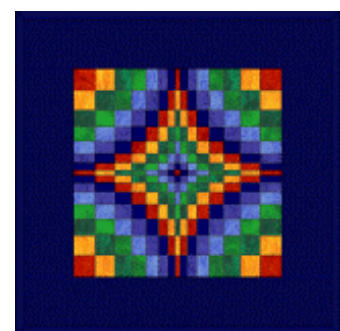

1215 – Quilt-Around-the-World

Wall hanging 32 1/2" x 32 1/2"
Block construction - nkr 60,--